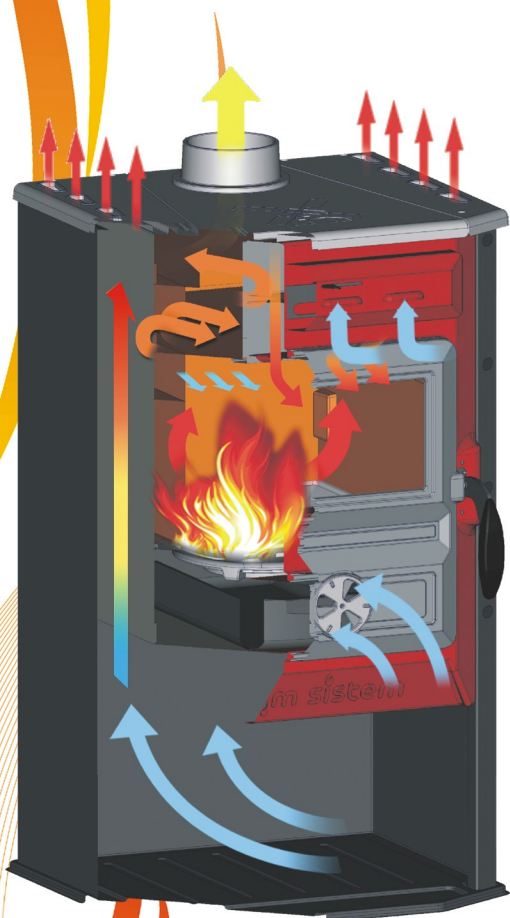

MAGIC STOVE

MAGIC STOVE is one of first and one of most popular models of TIM SISTEM stoves.

Made of steel, with cast iron top plate and cast iron doors.

Economic and ecological heating solution with reduced consumption and limited smoke emissions.

Firebox is made of chamotte combined with cast iron grate.

Fireproof glass is first quality ROBAX-SHOTT glass.

EN 13240:2001

Width	Depth	Height
490 mm	510 mm	835 mm

MAGIC STOVE is available in following colors.

tim sistem

... *Heat, save, preserve.*

Technical data

EN 13240:2001

A	B	C	D	E	F
245 mm	510 mm	835 mm	110 mm	490 mm	Ø 120

Dimensions (W x D x H)	mm	490 x 510 x 835
Fire box dimensions (W x D x H)	mm	300 x 350 x 250
Nominal thermal output	KW	10
Appliance efficiency	%	87
Exhaust diameter	mm	Ø 120
Fuel type		wood, wood briquettes
Temperature of the gases	°C	134
Dust content of exhaust gases	mg/m ³	D=65
CO (13%O ₂)	%	0,1163
Net weight	kg	61,00
Brutto weight	kg	65,30