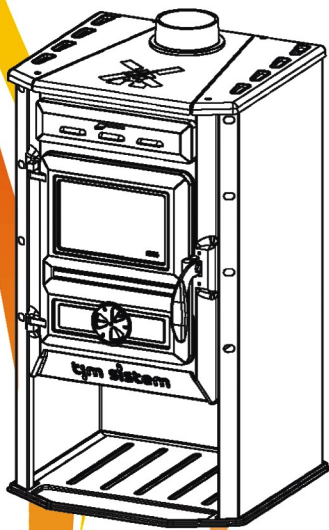

MAGIC STOVE

MAGIC STOVE is one of first and one of most popular models of TIM SISTEM stoves.

Made of steel, with cast iron top plate and cast iron doors.

Economic and ecological heating solution with reduced consumption and limited smoke emissions.

Firebox is made of chamotte combined with cast iron grate.

Fireproof glass is first quality ROBAX-SHOTT glass.

EN 13240:2001

Width	Depth	Height
490 mm	510 mm	835 mm

MAGIC STOVE is available in following colors.

tim sistem

... *Heat, save, preserve.*

Technical data

EN 13240:2001

A	B	C	D	E	F
245 mm	510 mm	835 mm	110 mm	490 mm	Ø 120

Dimensions (W x D x H)	mm	490 x 510 x 835
Fire box dimensions (W x D x H)	mm	300 x 350 x 250
Nominal thermal output	KW	10
Appliance efficiency	%	87
Exhaust diameter	mm	Ø 120
Fuel type		wood, wood briquettes
Temperature of the gases	°C	134
Dust content of exhaust gases	mg/m ³	D=65
CO (13%O ₂)	%	0,1163
Net weight	kg	61,00
Brutto weight	kg	65,30