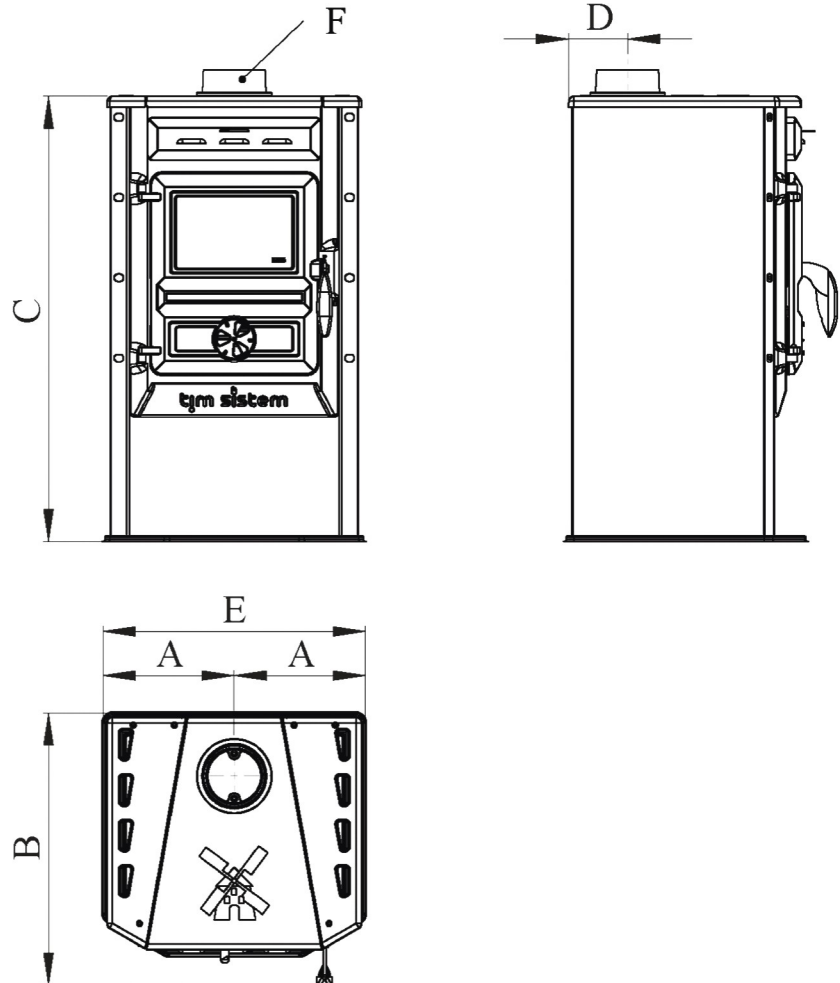

Firebox is made of chamotte combined with cast iron grate.

Fireproof glass is first quality ROBAX-SHOTT glass.

EN 13240:2001

Width	Depth	Height
490 mm	510 mm	835 mm

MAGIC STOVE is available in following colors.

tim sistem

... *Heat, save, preserve.*

Technical data

EN 13240:2001

A	B	C	D	E	F
245 mm	510 mm	835 mm	110 mm	490 mm	Ø 120

Dimensions (W x D x H)	mm	490 x 510 x 835
Fire box dimensions (W x D x H)	mm	300 x 350 x 250
Nominal thermal output	KW	10
Appliance efficiency	%	87
Exhaust diameter	mm	Ø 120
Fuel type		wood, wood briquettes
Temperature of the gases	°C	134
Dust content of exhaust gases	mg/m ³	D=65
CO (13%O ₂)	%	0,1163
Net weight	kg	61,00
Brutto weight	kg	65,30